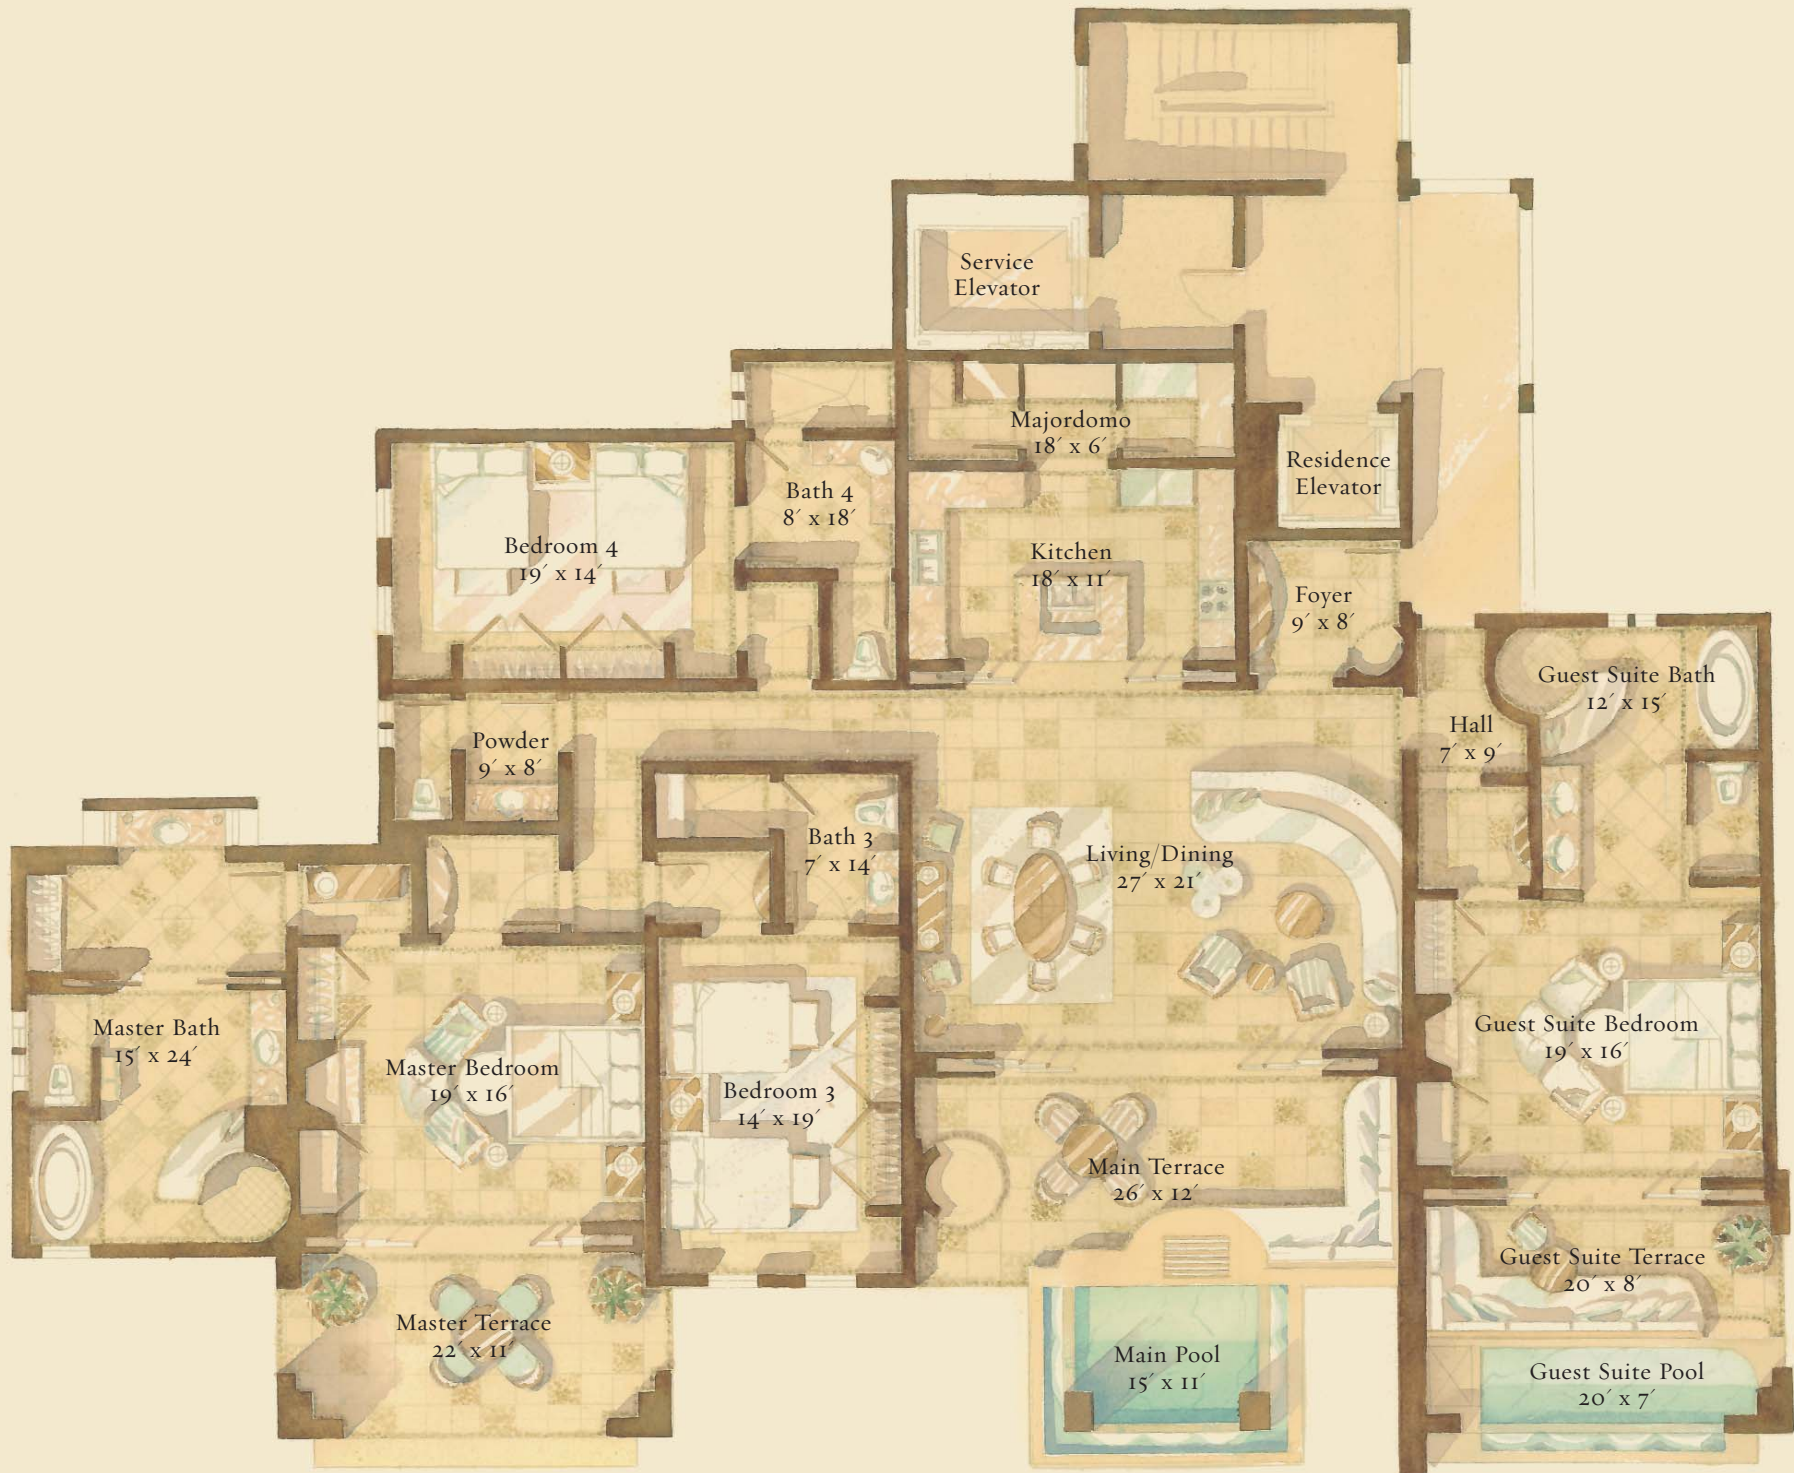

FOUR-BEDROOM SINGLE-LEVEL RESIDENCE

4,163 TOTAL SQUARE FOOTAGE

Typical of the Cabo lifestyle, total square footage includes interior and exterior living space. This diagram is for conceptual purposes only and is subject to change.